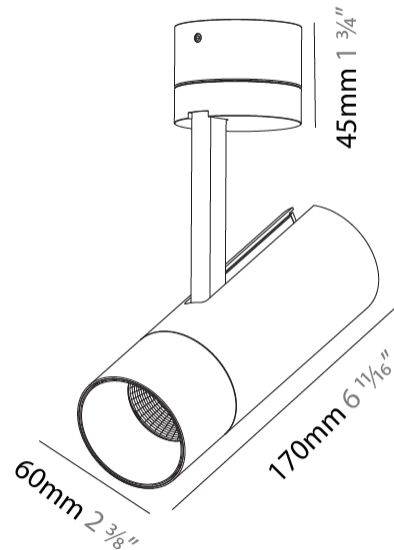

GENERAL

Series: Imagine
Subseries: Imagine 60
Brand: Prolicht
Division: Architectural
Mounting Type: Surface
Mounting Location: Ceiling
Subcategory: Spots

PHYSICAL

Shape: Cylinder
Diameter (mm): 60
Diameter (in): 2 3/8
Height (mm): 170
Height (in): 6 11/16
Max. Overall Height (mm): 215
Max. Overall Height (in): 8 7/16
Light Distribution: Adjustable / Direct
Weight (kg): 0.604
Weight (lbs): 1.33
Fixture Finish: SSR / BKV / CWI / CRY / HAB / UFT / ITA / RUA / FTG / MYG / LOD / PUS / FRO / FUP / KIA / POP / BLS / SPG / MEY / GOH / GUM / CHC / COM / ABZ / JAG / OBR / MOS / ROR
Fixture Material: Aluminum Die Cast

OPTICAL

Reflector°: 18 / 34 / 46
Optic°: Lens Pack - No Lens / Linear Spread Lens / Honeycomb / Spread Lens
Adjustability: Rotational 350°; Tilt 90°

RATINGS AND CERTIFICATIONS

Certified By: Certified for North American Standards
IP rating: IP20

GENERAL

Series: Imagine
 Subseries: Imagine 60
 Brand: Prolicht
 Division: Architectural
 Mounting Type: Surface
 Mounting Location: Ceiling
 Subcategory: Spots

PHYSICAL

Shape: Cylinder
 Diameter (mm): 60
 Diameter (in): 2 ³/₈
 Height (mm): 170
 Height (in): 6 ¹¹/₁₆
 Max. Overall Height (mm): 215
 Max. Overall Height (in): 8 ⁷/₁₆
 Light Distribution: Adjustable / Direct
 Weight (kg): 0.572
 Weight (lbs): 1.26
 Fixture Finish: SSR / BKV / CWI / CRY / HAB / UFT / ITA / RUA / FTG / MYG / LOD / PUS / FRO / FUP / KIA / POP / BLS / SPG / MEY / GOH / GUM / CHC / COM / ABZ / JAG / OBR / MOS / ROR
 Fixture Material: Aluminum Die Cast