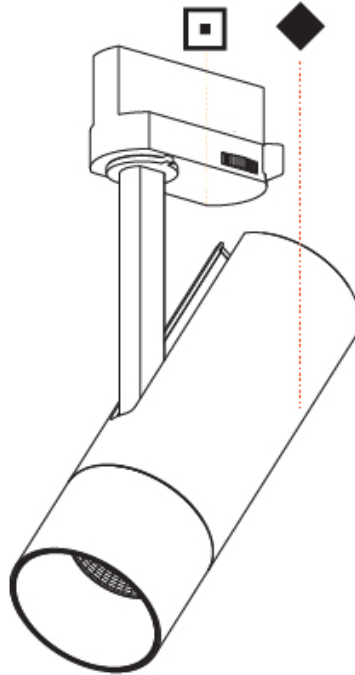

IMAGINE 60 TRACK

A3T010-

PROJECT

TYPE

SPECIFIER

QUANTITY

DATE

A